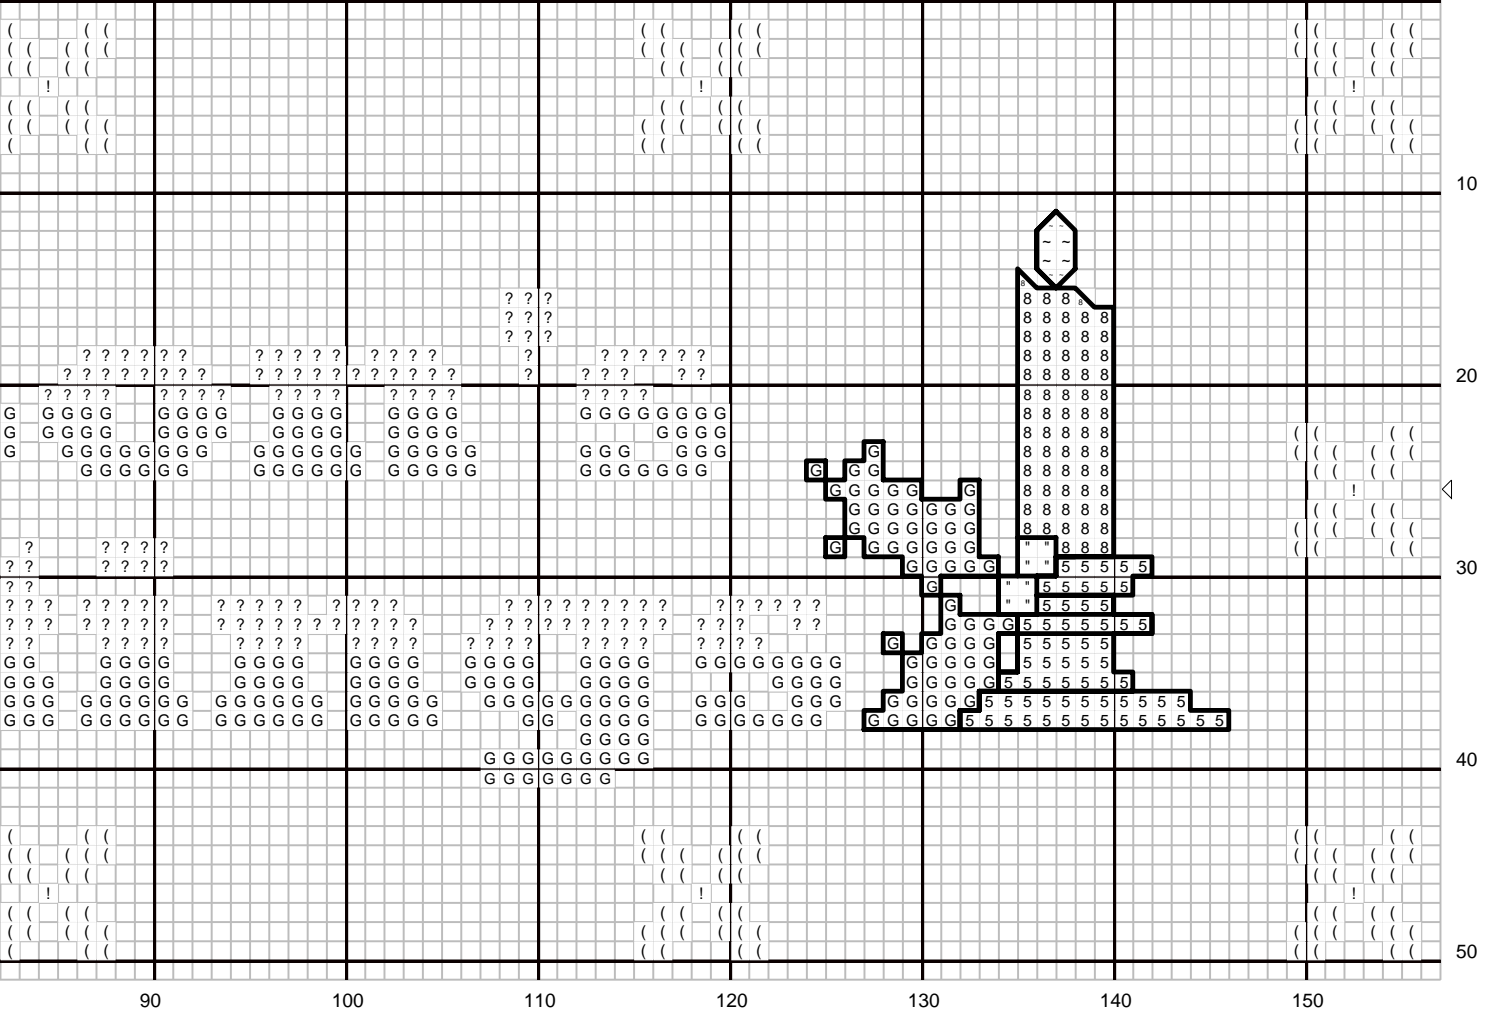

10 20 30 40 50 60 70 80

# Season's Greetings

Author:	Miranda Hart for Beyond Stitch.com
Grid Size:	157W x 51H
Cloth Count:	14
Fabric:	
Design Area:	11.21" W x 3.64" H ( 155 x 49 stitches )

## Legend: DMC

G	700	christmas green - br	8	746	off white	"	321	christmas red	!	221	shell pink - vy dk
5	783	topaz - md	~	742	tangerine - lt	?	666	christmas red - br	(	500	blue green - vy dk

## Backstitches: DMC

— 310 black